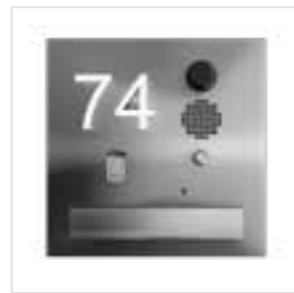

Możliwość umieszczenia cyfr, liter lub całego adresu w części wyposażenia słupka EQ.

Wypalony napis jest podświetlony panelem LED.